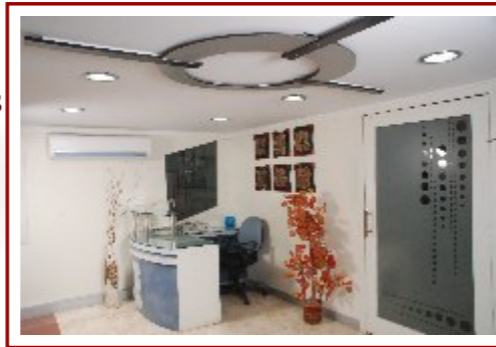

Our Services

Citadel Interiors is a one stop shop offering complete solutions to an unmatched interior.

Our design services include :

- ★ Preparation of layouts
- ★ Detailed drawings
- ★ Color Schemes & themes
- ★ Furniture and cabinets
- ★ Lighting
- ★ Floor Coverings
- ★ Ceilings
- ★ Wall finishes
- ★ Soft furnishings like bedcovers, sofa fabrics, drapes & sheers